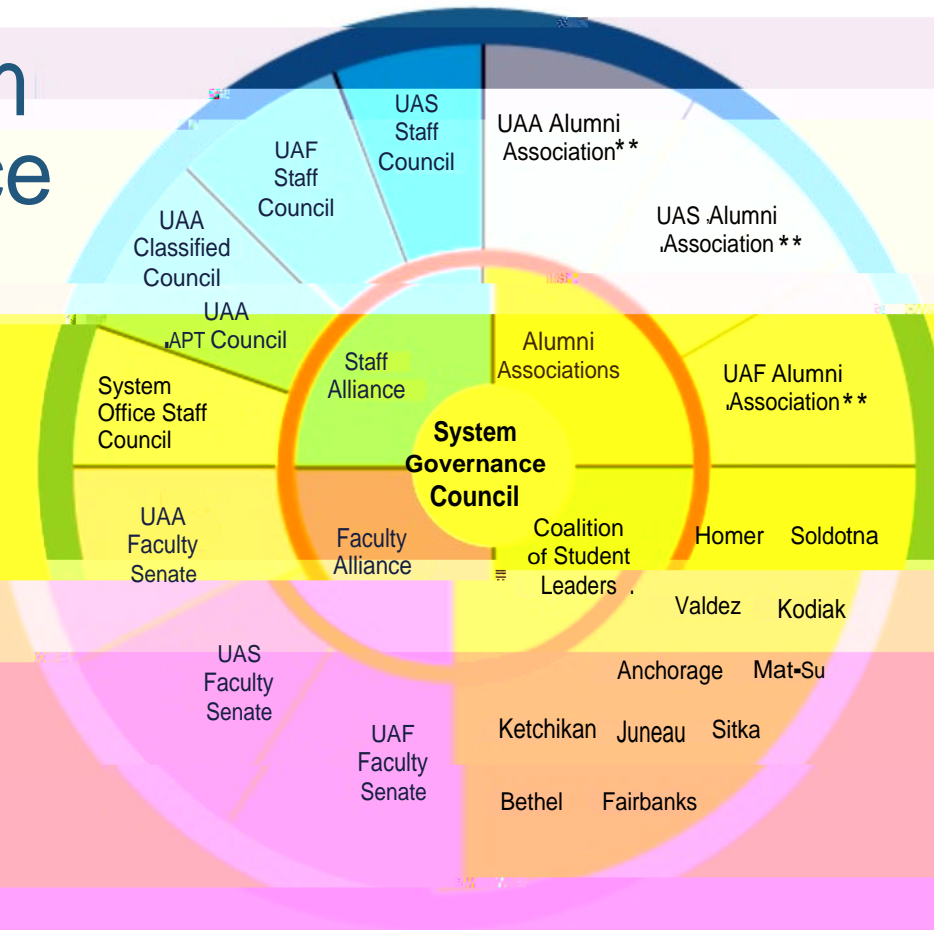

# UA System Governance

3 Local Level Group

3 Systemwide Group\*

Systemwide groups are comprised of the leaders of local groups.

- Alumni associations do not participate in governance at the local level, but are included in the System Governance Council.